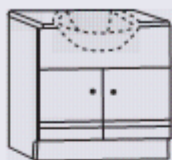

## BASIN UNIT

The upper panel is supplied uncut (for semi recessed basin)

Width: 600mm Depth: 305mm  
Height: 800mm  
(excluding countertop and basin)

## 600mm WALL CUPBOARD with two doors

Width: 600mm Depth: 176mm  
Height: 700mm

300mm BASE UNIT with drawer (order l/h or r/h). All drawers have metal runners and all doors have metal adjustable hinges. RH shown

Width: 300mm Depth: 295mm  
Height: 800mm (excluding countertop)

CONCEALED CISTERN WC UNIT with two removable fascia panels.  
The panels are not pre-drilled or cut (for greater flexibility when fitting)

Width: 600mm Depth: 305mm  
Height: 800mm  
(excluding countertop and basin)