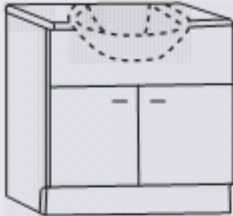

Diamante 110

BASIN UNIT

The upper panel is supplied cut for the Diamante 1150mm top

Width: 600mm
Depth: 225mm
Height: 810mm
(excluding countertop and basin)

500mm WALL CUPBOARD with two doors

Width: 500mm
Depth: 176mm
Height: 700mm

CONCEALED CISTERN WC UNIT with two removable fascia panels. The panels are not pre-drilled or cut (for greater flexibility when fitting)

Width: 495mm
Depth: 225mm
Height: 810mm
(excluding countertop and basin)

MIRROR & CORNICE with halogen lamps and pull-cord operation

Width: 600mm
Height: 706mm
N.B. Cornice sold separately