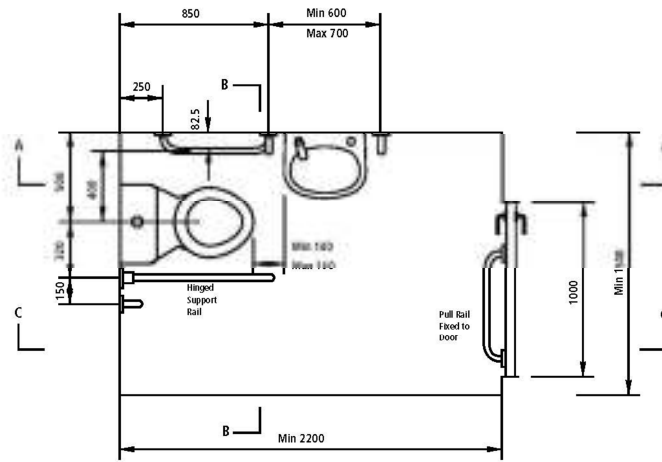

### Contents of pack:

- 1 off White close coupled pan - 455mm high
- 1 off White push button cistern (bottom inlet)
- 1 off Push button cistern pack
- 1 off White seat (ring only)
- 1 off White wall hung basin 450 x 320mm
- 1 pair Basin hangers
- 1 off Chrome lever action spray mixer tap
- 1 off Chrome 32mm flush grated waste
- 1 off 32mm plastic bottle trap
- 5 off 600 x 35mm grab rails
- 1 off Hinged support rail including toilet roll holder

View on B-B

View on A-A

View on C-C

Plan of a typical installation

**Doc M Push Button C/C**