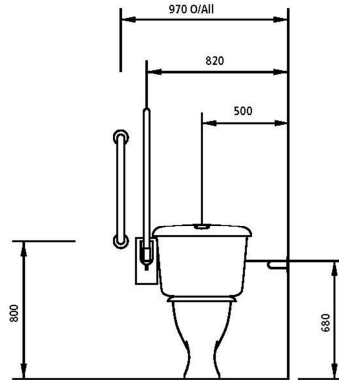

### Contents of pack:

- 1 off White close coupled pan - 455mm high
- 1 off White push button cistern (bottom inlet)
- 1 off Push button cistern pack
- 1 off White seat (ring only)
- 1 off White wall hung basin 450 x 320mm
- 1 pair Basin hangers
- 1 off Chrome lever action spray mixer tap
- 1 off Chrome 32mm flush grated waste
- 1 off 32mm plastic bottle trap
- 5 off 600 x 35mm grab rails
- 1 off Hinged support rail including toilet roll holder

View on B-B

View on A-A

View on C-C

Plan of a typical installation

**Doc M Push Button C/C**