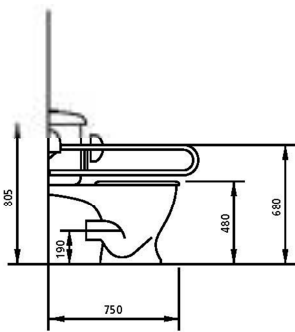

### Contents of pack:

- 1 off White close coupled pan - 455mm high
- 1 off White push button cistern (bottom inlet)
- 1 off Push button cistern pack
- 1 off White seat (ring only)
- 1 off White wall hung basin 450 x 320mm
- 1 pair Basin hangers
- 1 off Chrome lever action spray mixer tap
- 1 off Chrome 32mm flush grated waste
- 1 off 32mm plastic bottle trap
- 5 off 600 x 35mm grab rails
- 1 off Hinged support rail including toilet roll holder

View on B-B

View on A-A

View on C-C

Plan of a typical installation

**Doc M Push Button C/C**