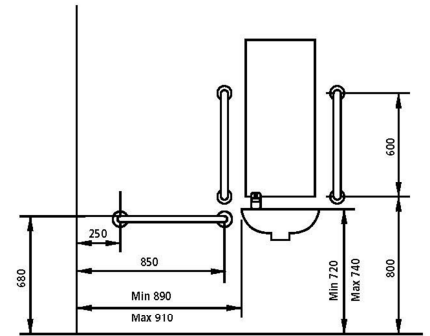

### Contents of pack:

- 1 off White close coupled pan - 455mm high
- 1 off White push button cistern (bottom inlet)
- 1 off Push button cistern pack
- 1 off White seat (ring only)
- 1 off White wall hung basin 450 x 320mm
- 1 pair Basin hangers
- 1 off Chrome lever action spray mixer tap
- 1 off Chrome 32mm flush grated waste
- 1 off 32mm plastic bottle trap
- 5 off 600 x 35mm grab rails
- 1 off Hinged support rail including toilet roll holder

View on B-B

View on A-A

View on C-C

Plan of a typical installation

**Doc M Push Button C/C**