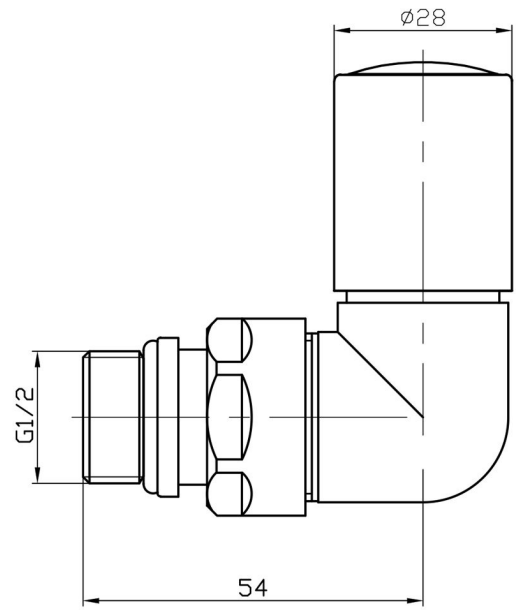

Corner Round Radiator Valve

Technical Drawing

41.3006
41.3017
41.3018
41.3019
12.018
41.0611

Eastbrook
Eastbrook Road, Gloucester GL4 3DB
Technical Helpline : 01452 317890
Mon - Fri / 8am - 5pm
Email : technical@eastbrookco.com