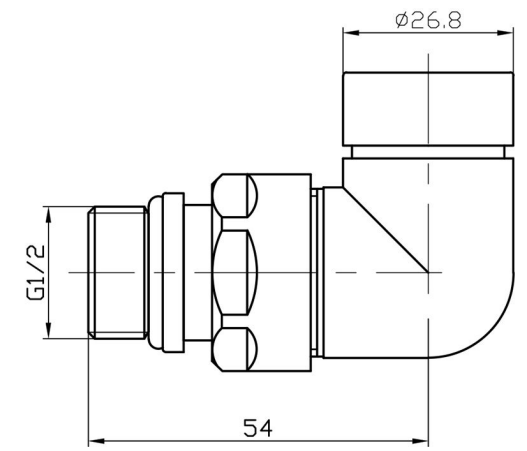

Corner Round Radiator Valve

Technical Drawing

41.3006
41.3017
41.3018
41.3019
12.018
41.0611

Eastbrook
Eastbrook Road, Gloucester GL4 3DB
Technical Helpline : 01452 317890
Mon - Fri / 8am - 5pm
Email : technical@eastbrookco.com