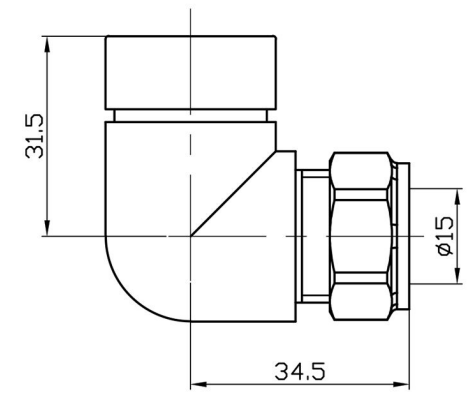

Corner Round Radiator Valve

Technical Drawing

41.3006
41.3017
41.3018
41.3019
12.018
41.0611

Eastbrook
Eastbrook Road, Gloucester GL4 3DB
Technical Helpline : 01452 317890
Mon - Fri / 8am - 5pm
Email : technical@eastbrookco.com