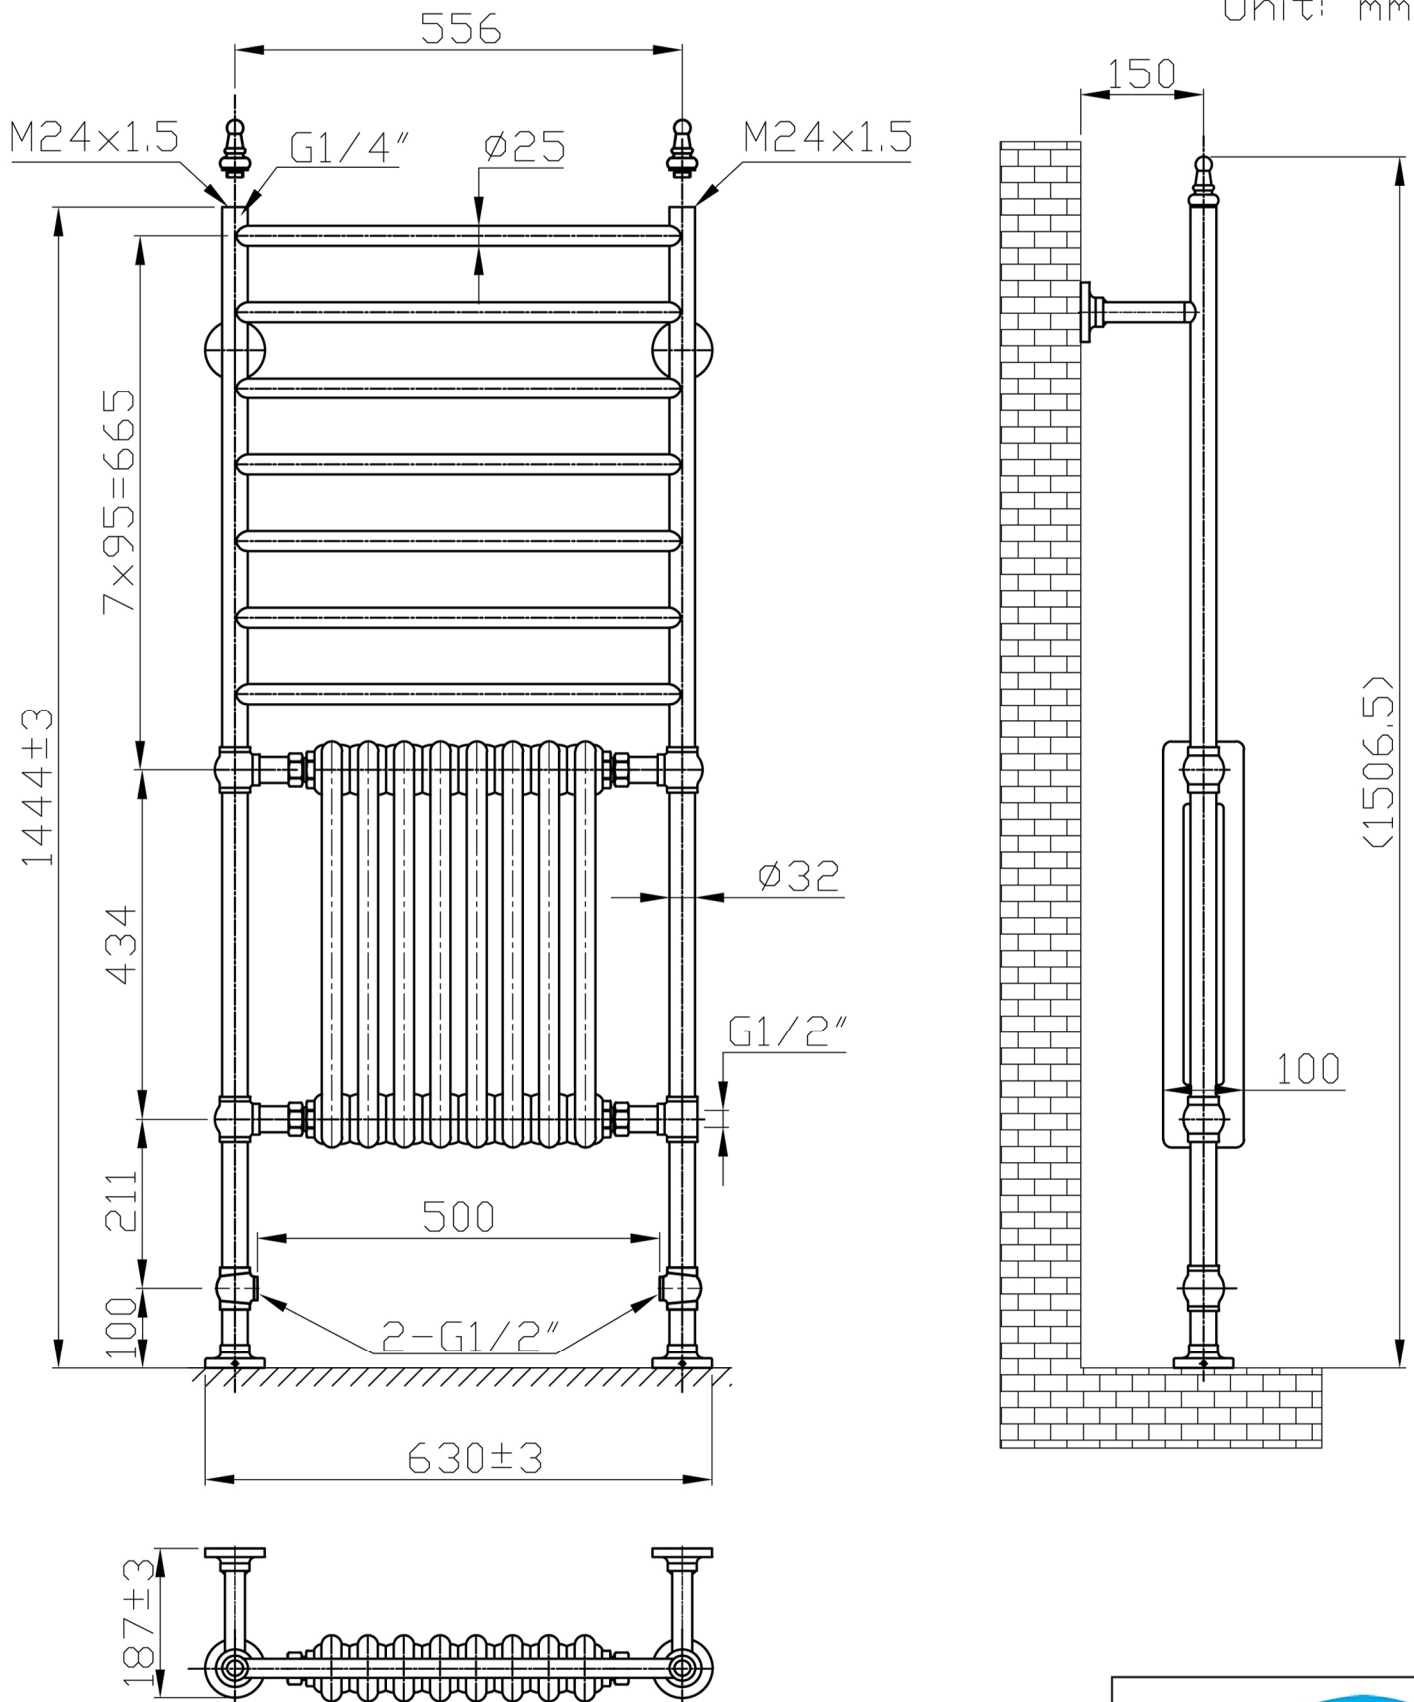

# 41.1004 Thames technical drawing

Unit: mm

Tappings : 500mm.  
Tappings from wall : 150mm.  
Distance from wall : 187mm.

**This product should be fitted by a fully qualified installer.**

Eastbrook Road, Gloucester GL4 3DB  
Technical Helpline : 01452 317890  
Mon - Fri / 8am - 5pm  
Email : technical@eastbrookco.com