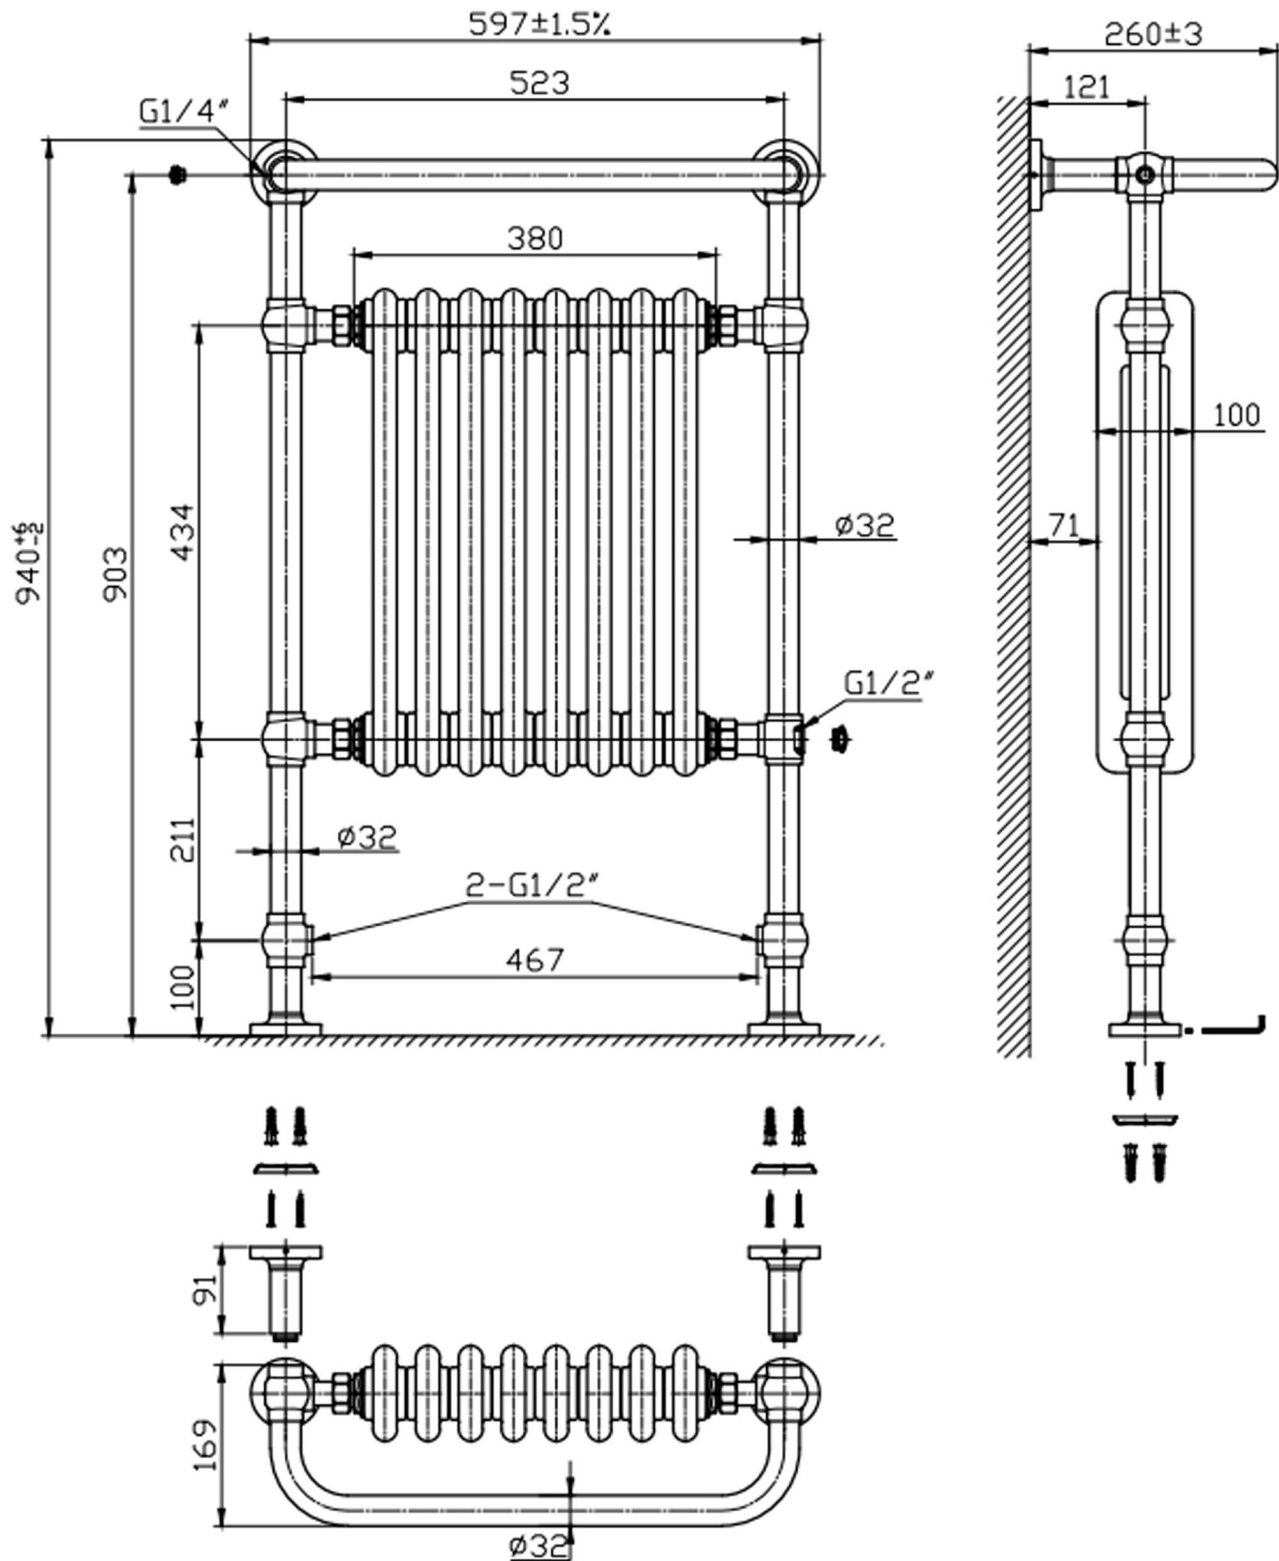

Isbourne 940 x 600mm. Technical Drawing

Unit:mm

Tappings : 467mm.

Tappings from wall : 121mm.

Distance from wall : 260mm.

This product should be fitted by a fully qualified installer.

Eastbrook 

Eastbrook Road, Gloucester GL4 3DB