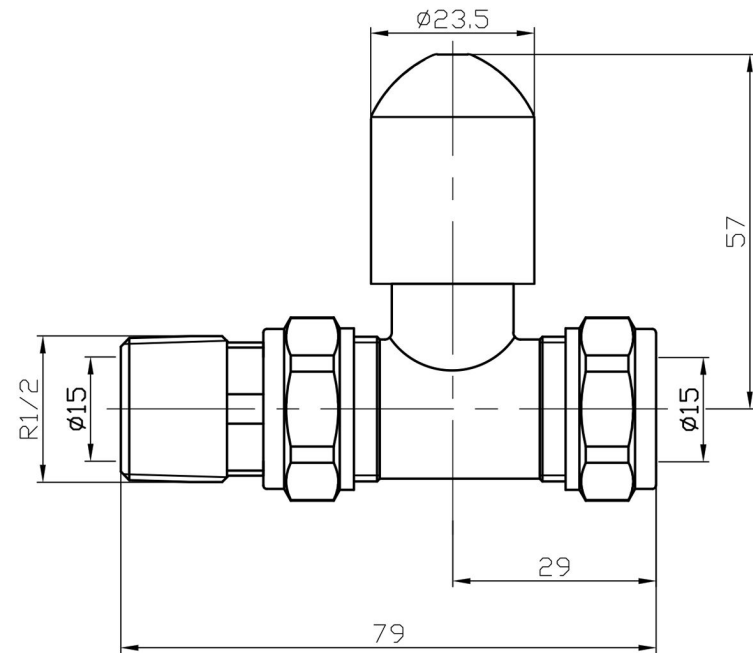

Straight TRV with Lockshield 15mm

Technical Drawing

41.3038

Eastbrook 

Eastbrook Road, Gloucester GL4 3DB

Technical Helpline : 01452 317890

Mon - Fri / 8am - 5pm

Email : technical@eastbrookco.com