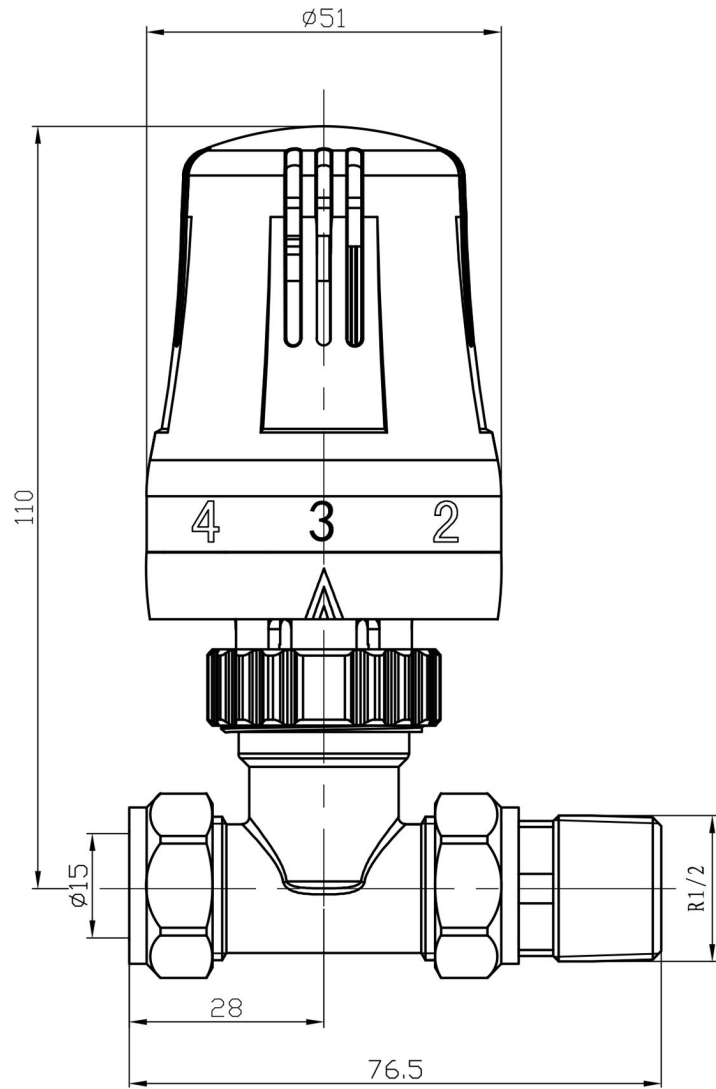

Straight TRV with Lockshield 15mm

Technical Drawing

41.3038

Eastbrook 

Eastbrook Road, Gloucester GL4 3DB

Technical Helpline : 01452 317890

Mon - Fri / 8am - 5pm

Email : technical@eastbrookco.com