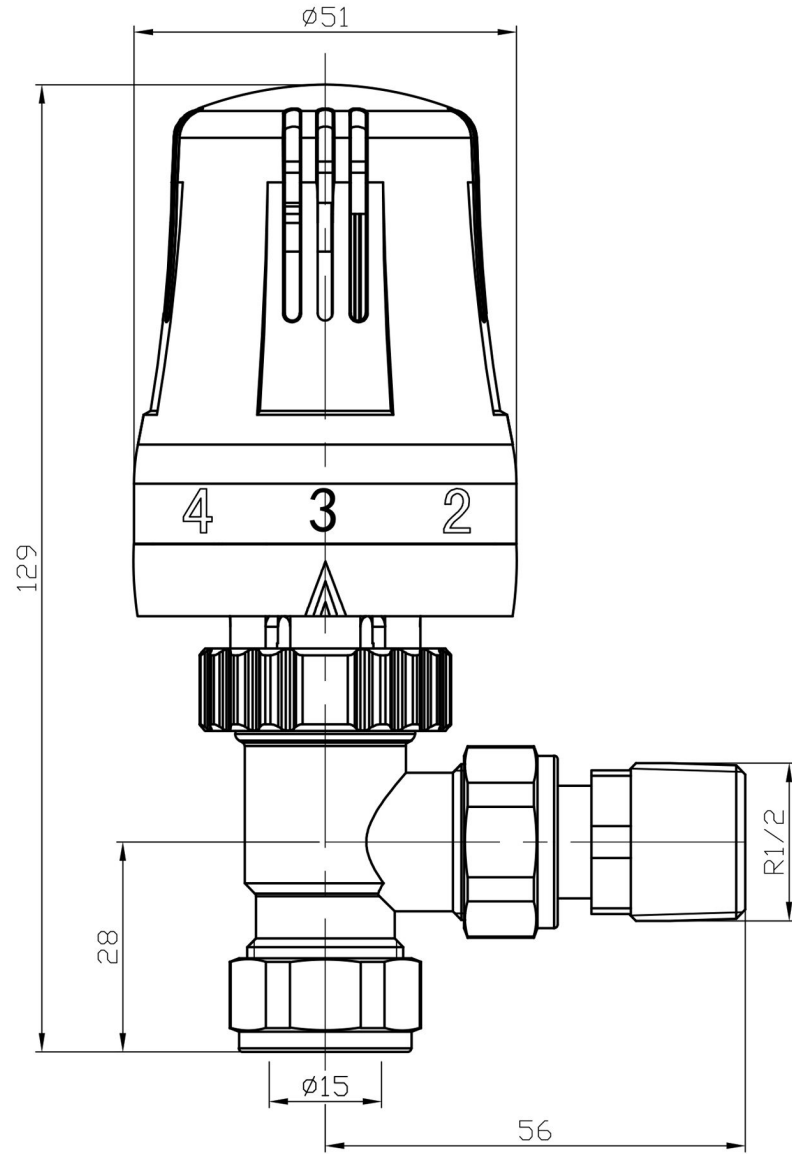

Angled TRV with Lockshield 15mm

Technical Drawing

41.3039

Eastbrook

Eastbrook Road, Gloucester GL4 3DB

Technical Helpline : 01452 317890

Mon - Fri / 8am - 5pm

Email : technical@eastbrookco.com