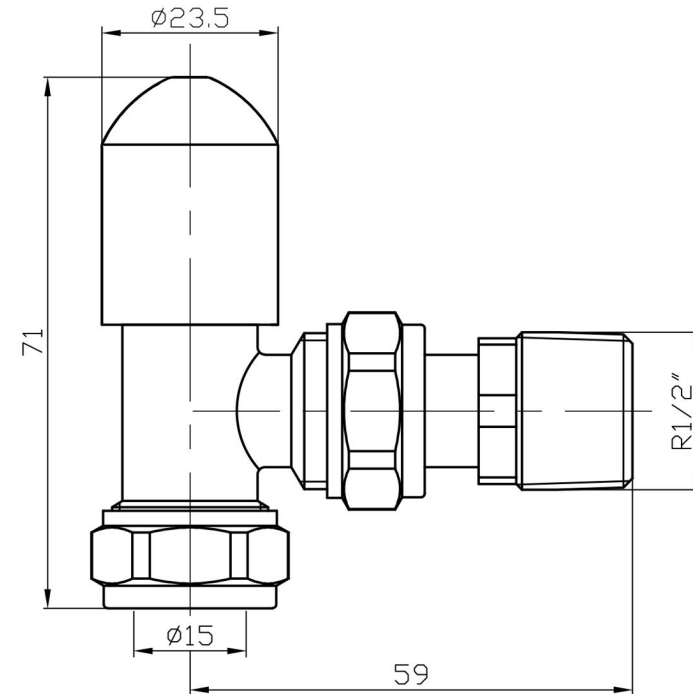

Angled TRV with Lockshield 15mm

Technical Drawing

41.3039

Eastbrook

Eastbrook Road, Gloucester GL4 3DB

Technical Helpline : 01452 317890

Mon - Fri / 8am - 5pm

Email : technical@eastbrookco.com