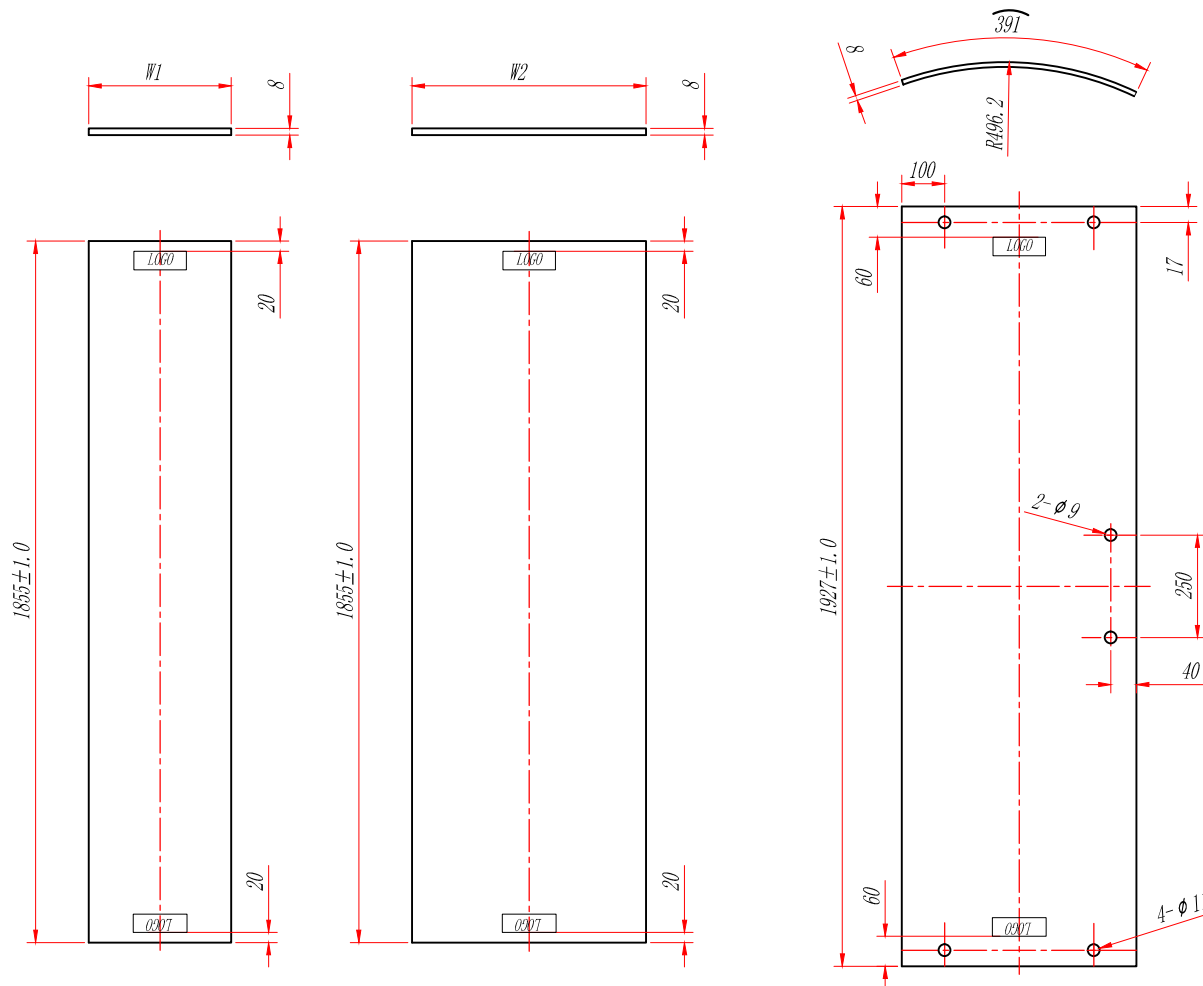

# Eastbrook

Eastbrook Road, Gloucester GL4 3DB  
 Technical Helpline: 01452 317890  
 email: technical@eastbrookco.com

Dimension	Fixed glass(W1)	Fixed glass(W2)
900X1200X1950	274mm	574mm
900X1000X1950	274mm	374mm
800X1200X1950	174mm	574mm
800X1000X1950	174mm	374mm
760X1000X1950	134mm	374mm
800X900X1950	174mm	274mm
760X900X1950	134mm	274mm