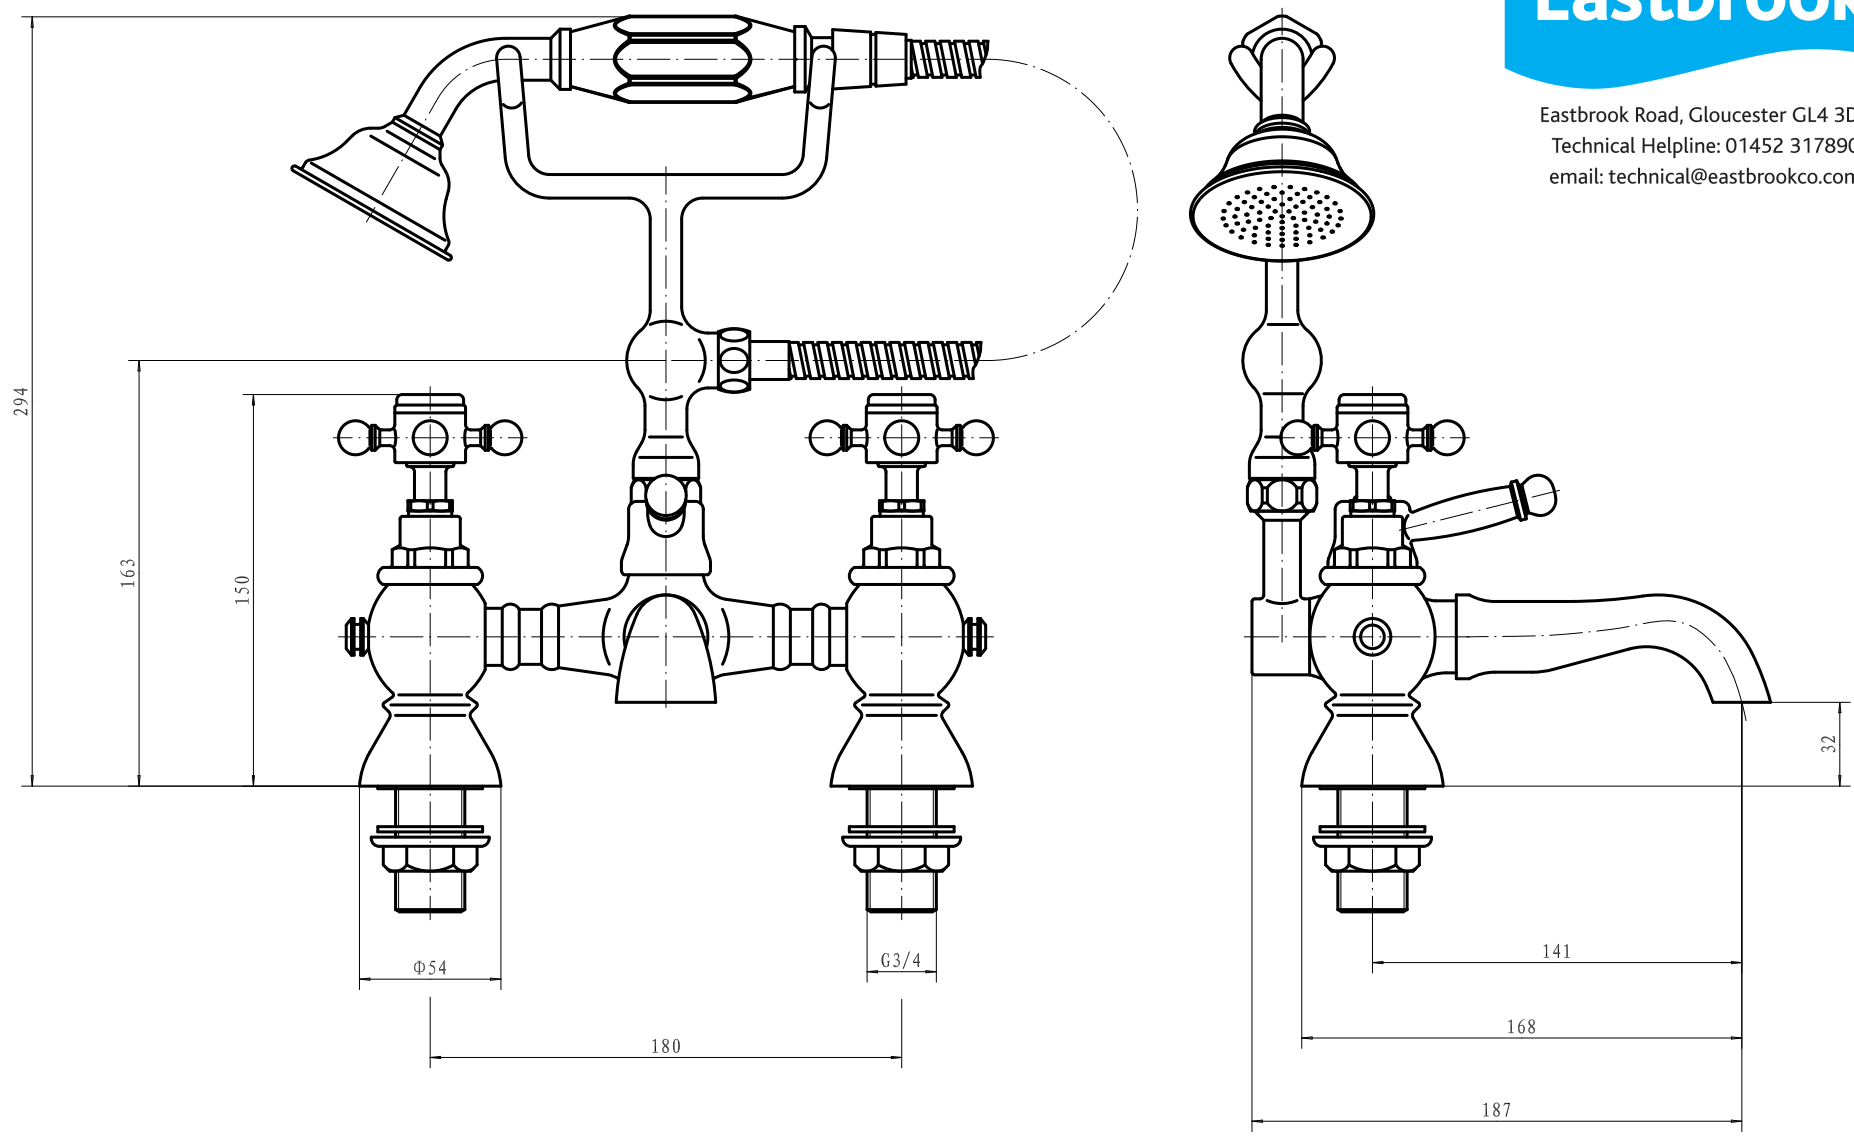

Eastbrook Road, Gloucester GL4 3DB
Technical Helpline: 01452 317890
email: technical@eastbrookco.com

79.0001 Portobello BSM inc Kit