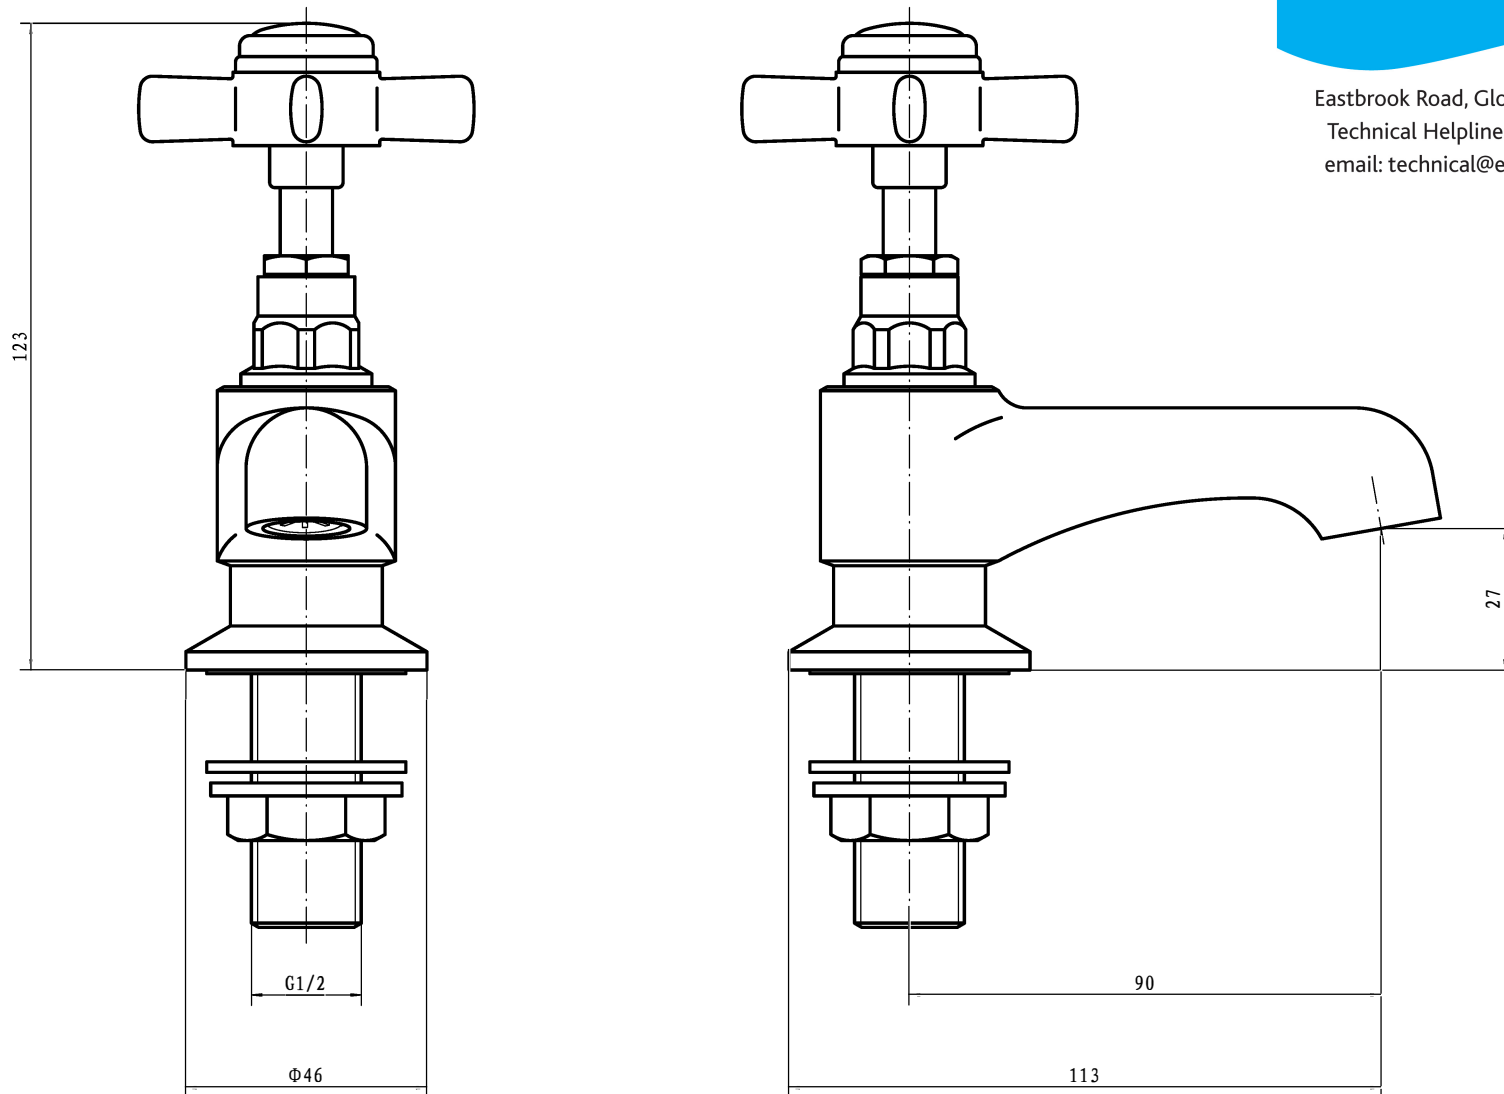

Eastbrook Road, Gloucester GL4 3DB  
Technical Helpline: 01452 317890  
email: technical@eastbrookco.com

Haymarket Luxury Basin Taps