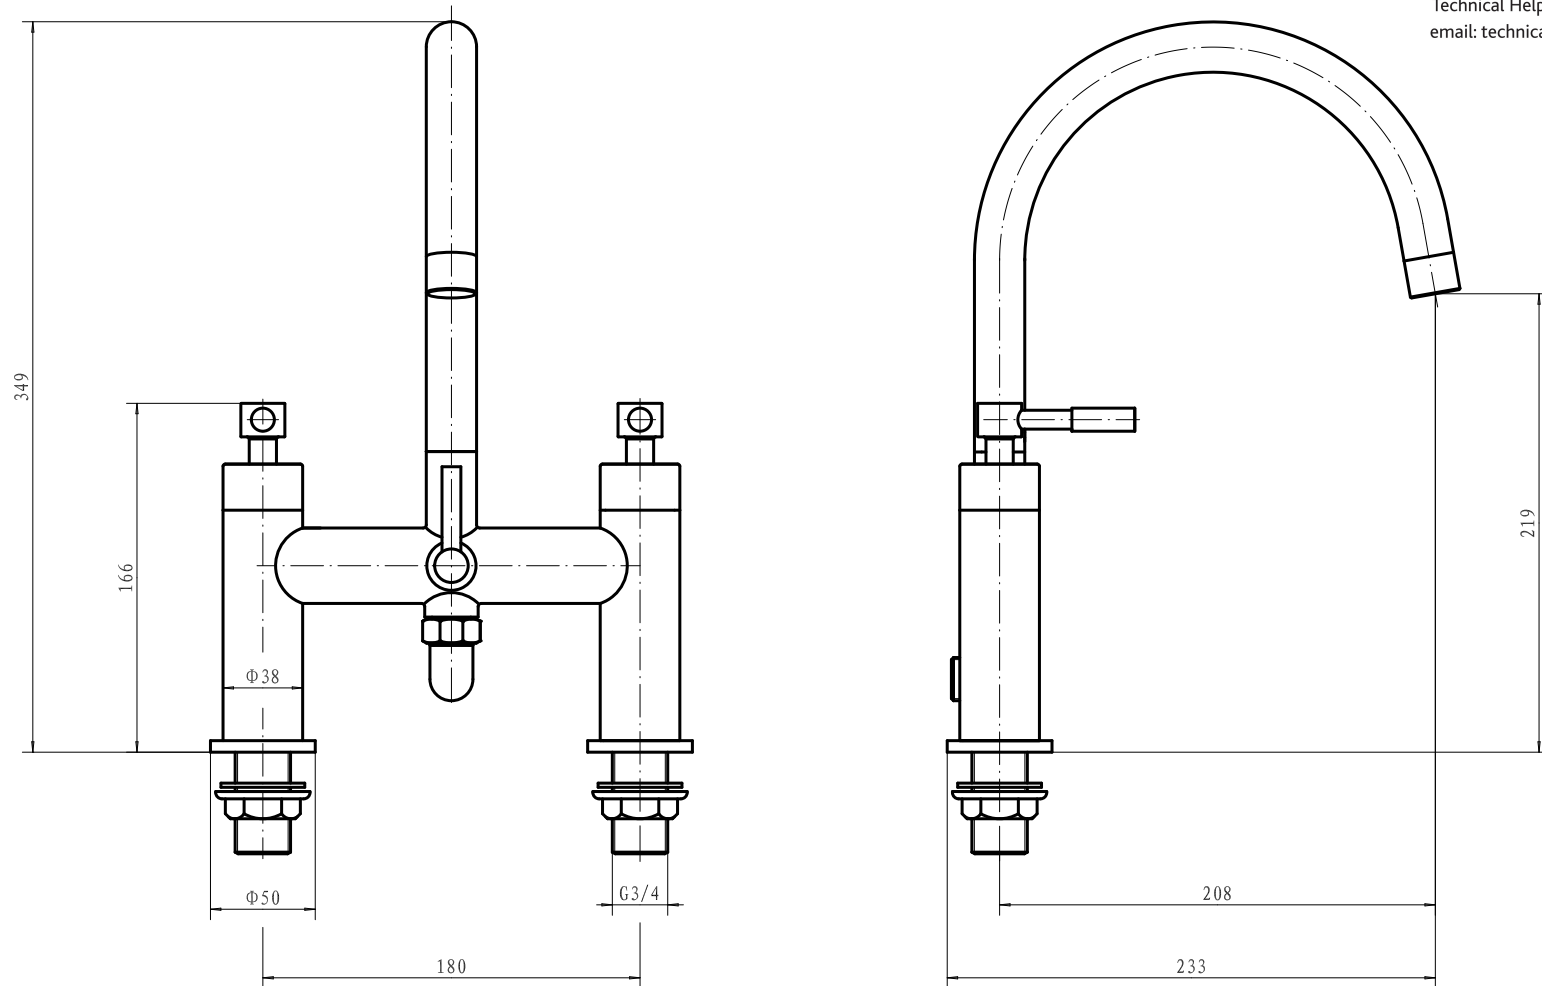

Eastbrook Road, Gloucester GL4 3DB
Technical Helpline: 01452 317890
email: technical@eastbrookco.com

79.0016 Leith BSM inc Kit Chrome